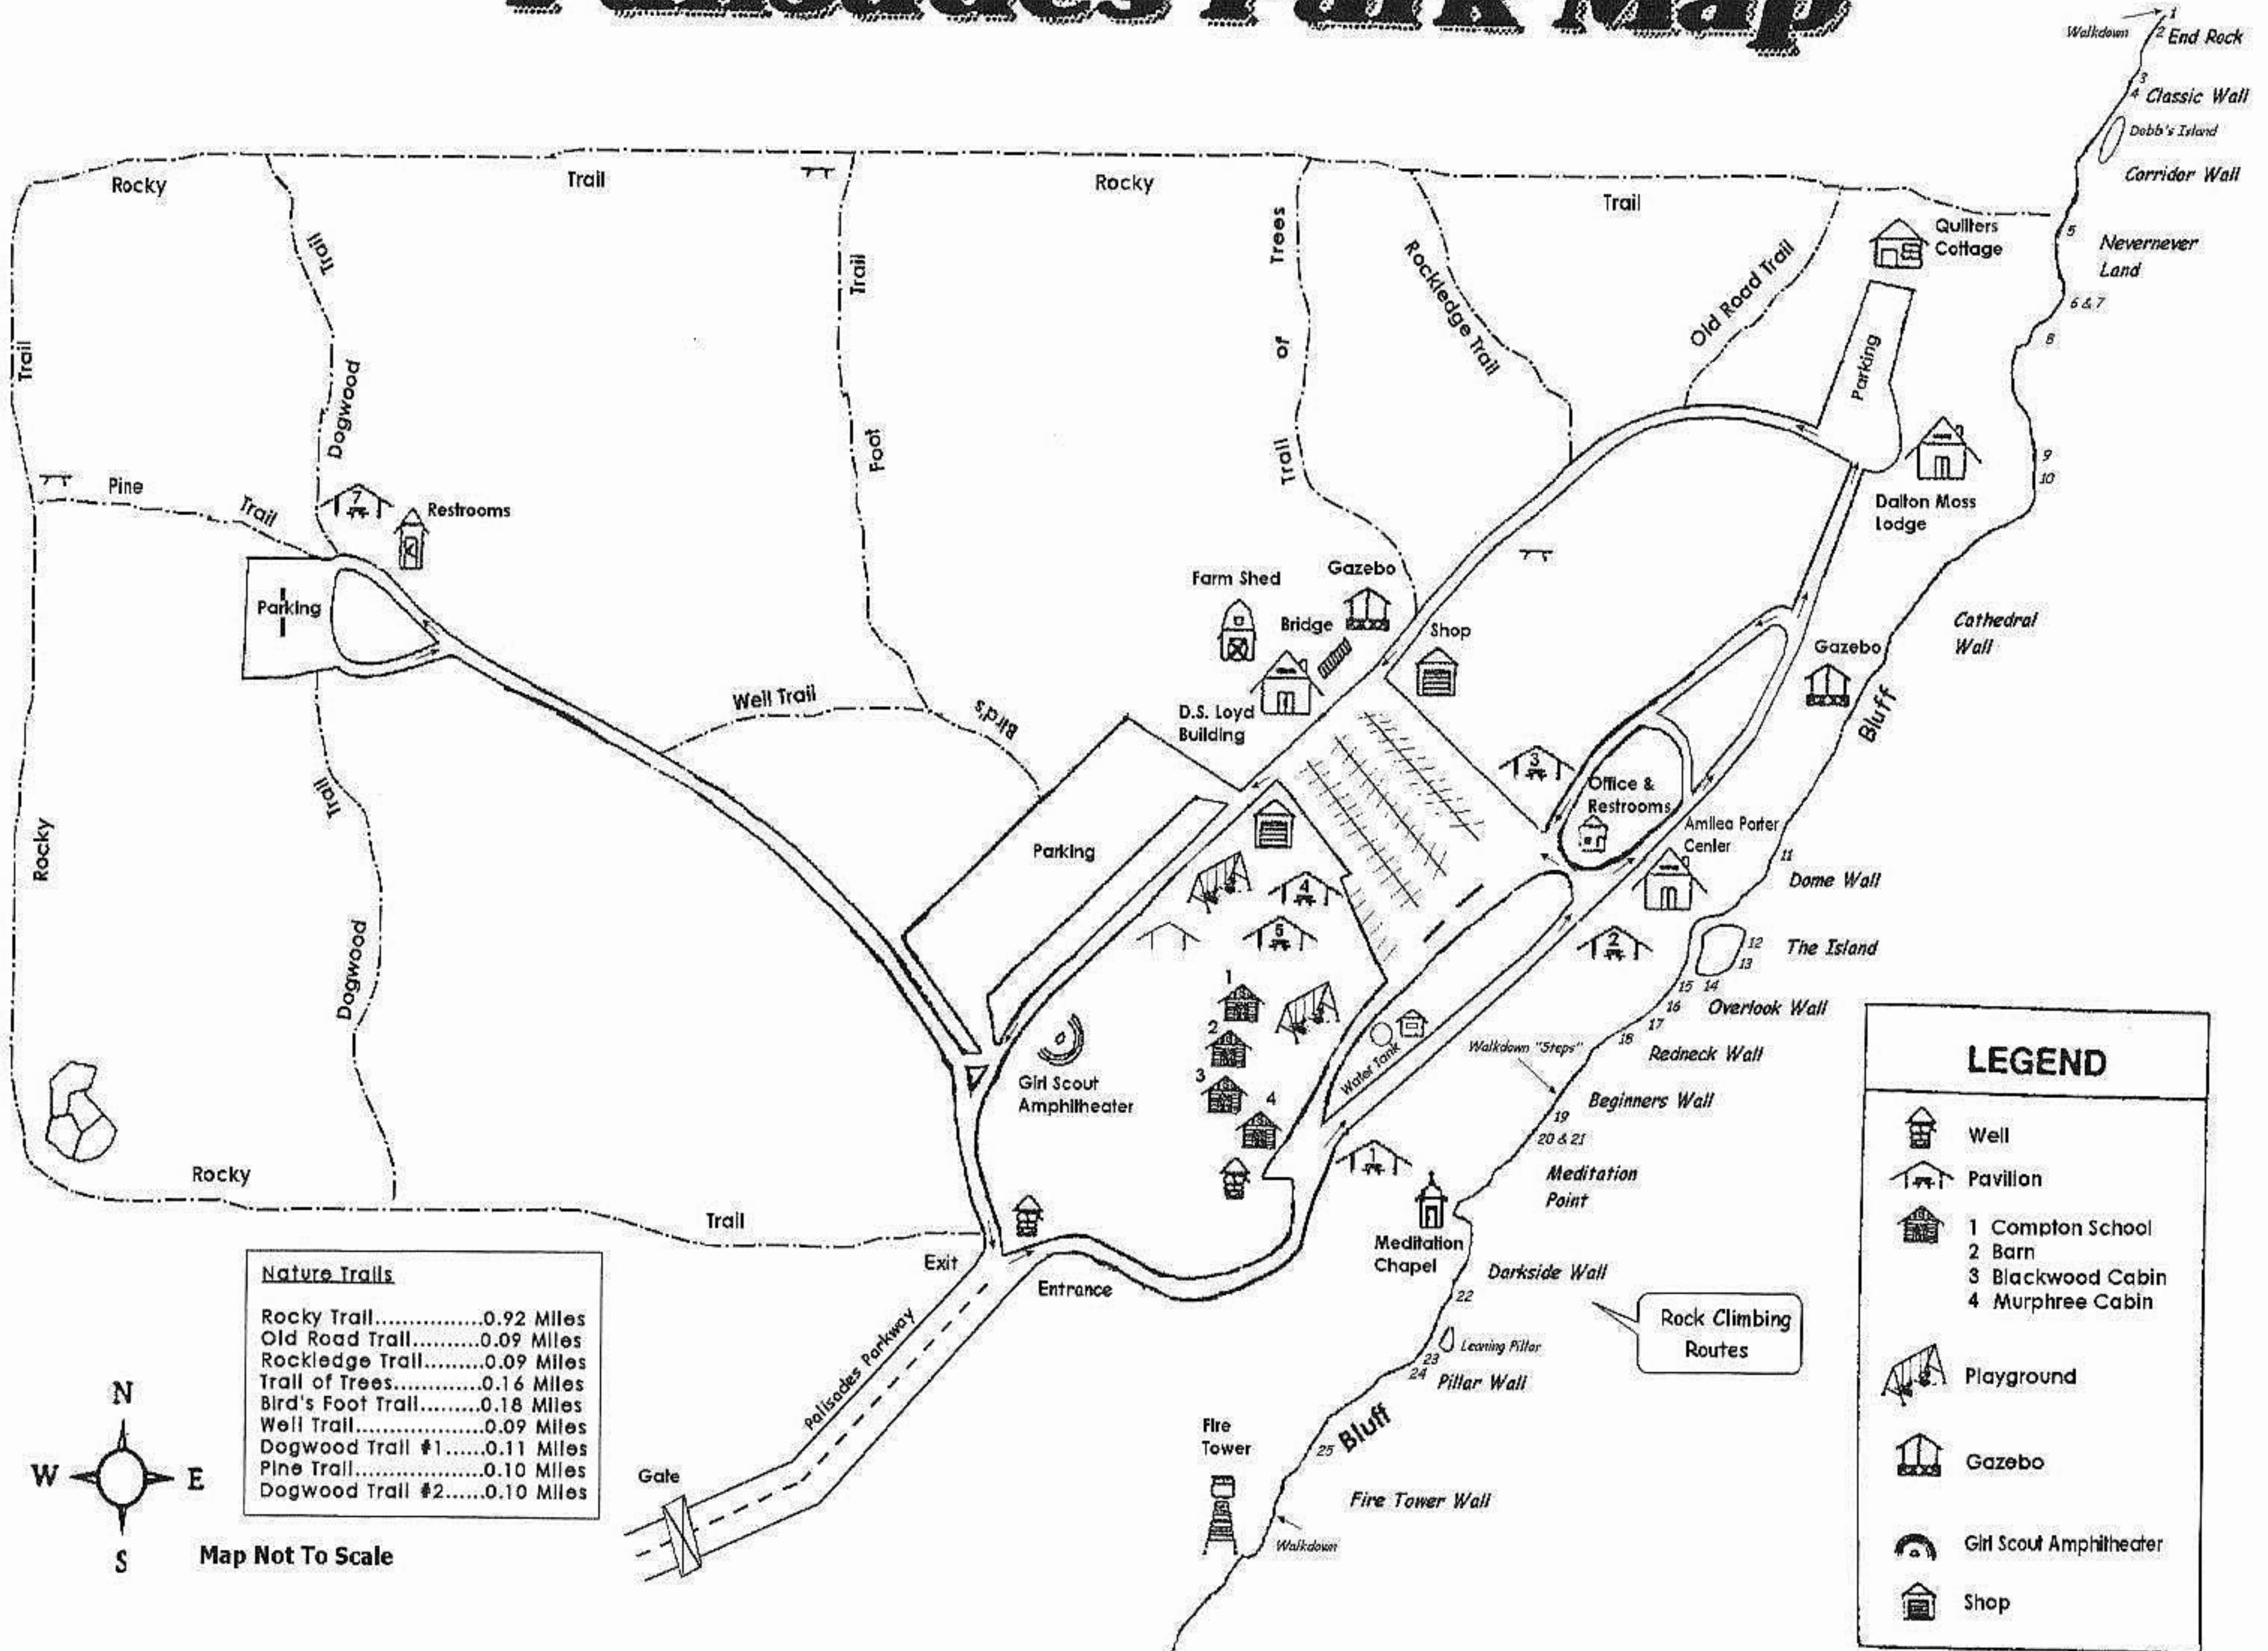

# Palisades Park Map

Nature Trails	
Rocky Trail.....	0.92 Miles
Old Road Trail.....	0.09 Miles
Rockledge Trail.....	0.09 Miles
Trail of Trees.....	0.16 Miles
Bird's Foot Trail.....	0.18 Miles
Well Trail.....	0.09 Miles
Dogwood Trail #1.....	0.11 Miles
Pine Trail.....	0.10 Miles
Dogwood Trail #2.....	0.10 Miles

Map Not To Scale

LEGEND	
	Well
	Pavilion
	1 Compton School
	2 Barn
	3 Blackwood Cabin
	4 Murphree Cabin
	Playground
	Gazebo
	Girl Scout Amphitheater
	Shop